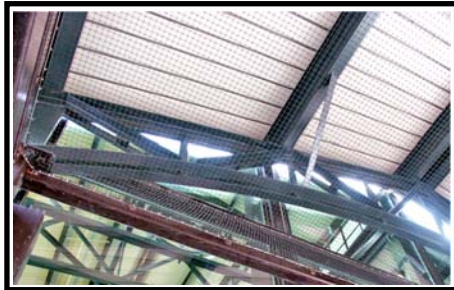

## *Premium Nixalite and K-Net HT Bird Netting Help Protect the John Deere Pavilion*

**John Deere Pavilion, Moline, IL**  
Premium Nixalite Spikes in Black Colorcoat  
plus K-Net HT Bird Netting (back page)

Black Colorcoat blends  
spikes into color of black  
structural steel, lights, etc.

Unless specifically noted or listed as the property of another entity, the photographs, drawings and information shown on this page are copyrighted by Nixalite of America Inc - all rights reserved. Unauthorized copying, reprinting, or distribution is not allowed.

## *Premium Nixalite and K-Net HT Bird Netting Help Protect the John Deere Pavilion - page 2*

K-Net HT Bird Netting and Tensioned Stainless Steel Cables installed to keep birds from building nests under covered walkway canopy